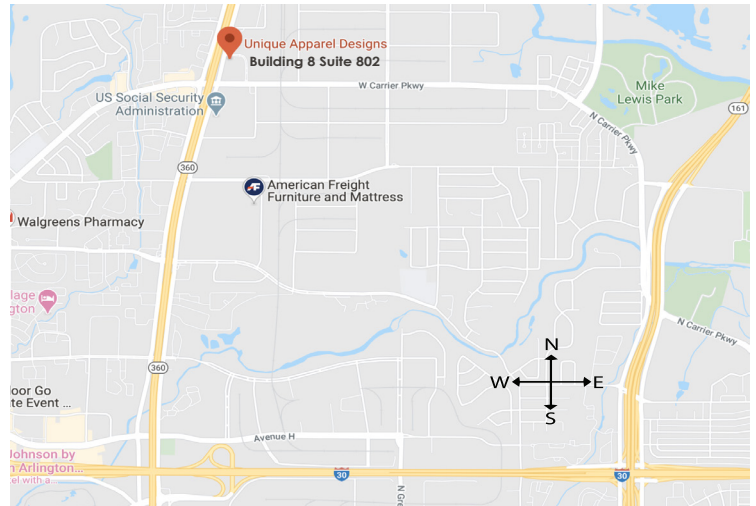

MIDDLE AND HIGH SCHOOL

BOYS & GIRLS DRESS SHIRTS	
Includes School Crest	
SIZE	PRICE
10 - 20	$20.00
AS - AXL	$25.00
A2XL - A3XL	$28.00

BOYS & GIRLS POLO SHIRTS	
Includes School Crest	
SIZE	PRICE
YM - YXL	$15.50
AS - AXL	$19.50
A2XL- 3AXL	$23.50

BOYS & GIRLS SILVER PANTS	
SIZE	PRICE
10 - 16	$30.00
Husky / Plus	$33.00
Adult / Jrs	$35.00

GIRLS PLAID SKIRT	
SIZE	PRICE
12 - 20	$22.00
Plus Sizes	$25.00

NAVY BLUE BLAZERS (HS)	
Includes School Crest	
SIZE	PRICE
Youth 14 - 20	$70.00
Ladies 0 - 14	$75.00
Men 36 - 40	$75.00
Ladies 16 - 20	$78.00
Men 42 - 52	$78.00

TIES	
	PRICE
Solid Crosstie	$6.00
Plaid Crosstie	$8.00
Solid Tie	$12.00
Plaid Tie	$12.00
Red/Stripped Tie	$16.00